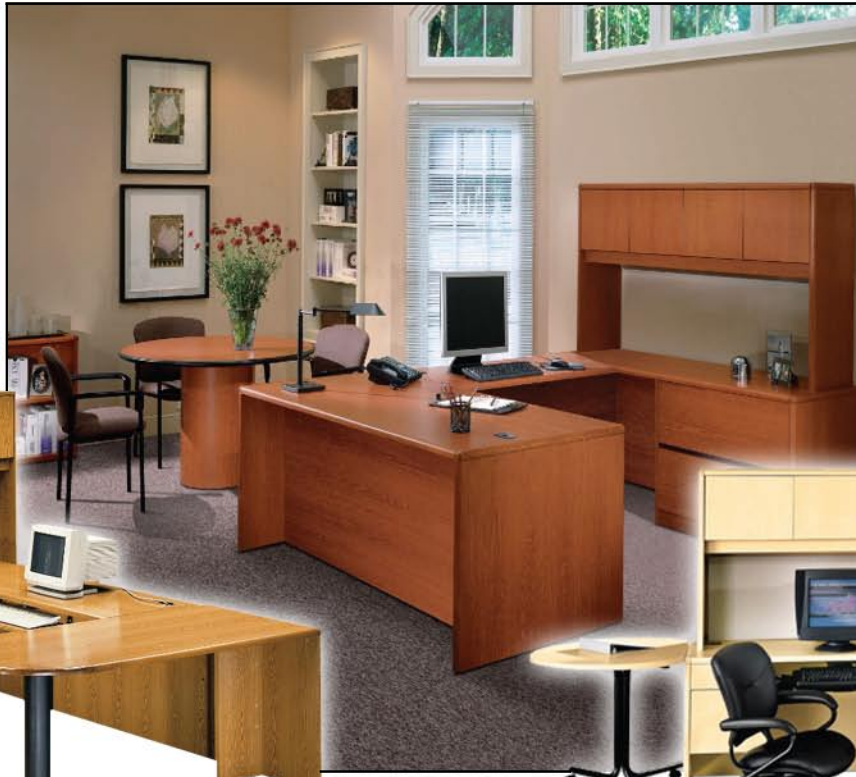

HON

10700 SERIES

One of the best selling laminate desk collections on the market! Attractive double-radius styling, hardwood trim, plenty of wire management & our broadest selection.

COLORS AVAILABLE:

- BOURBON CHERRY
- MAHOGANY
- HENNA CHERRY
- HARVEST OAK
- NATURAL MAPLE
- SHAKER CHERRY
- COLUMBIAN WALNUT

DOUBLE PEDESTAL DESKS

H10799	Double Full Pedestal Desk	36" x 72"	$1,663.00
H10774	Double Full Pedestal Desk	30" x 66"	$1,603.00
H10773	Double Full Pedestal Desk	30" x 60"	$1,526.00

SINGLE PEDESTAL DESK (NOT FOR USE AS A FREESTANDING PRODUCT)

H10787R	Right Full Pedestal Desk	36" x 72"	$1,434.00
H10788L	Left Full Pedestal Desk	36" x 72"	$1,434.00
H10701R	Right Full Pedestal Desk	30" x 66"	$1,304.00
H10702L	Left Full Pedestal Desk	30" x 66"	$1,304.00

RETURNS (NOT FOR USE AS A FREESTANDING PRODUCT)

H10711R	Right Full Pedestal Return	24" x 48"	$884.00
H10712L	Left Full Pedestal Return	24" x 48"	$884.00
H107191R	Right Full Pedestal Return	24" x 42"	$872.00
H107192L	Left Full Pedestal Return	24" x 42"	$872.00

LATERAL FILES

H10762	2 Drawer Lateral File	20" x 36"	$912.00
H107699	4 Drawer Lateral File	20" x 36"	$1,941.00
H107292	Stack On Bookcase Hutch	36" x 14"	$545.00

BRIDGES (ORDER WITH DESK & CREDENZAS)

H10770	Bridge	24" x 48"	$324.00
H10760	Bridge	24" x 42"	$311.00

SINGLE PEDESTAL CREDENZAS (FOR USE WITH BRIDGES)

H10707R	Right Pedestal Credenza	24" x 72"	$1,173.00
H10708L	Left Pedestal Credenza	24" x 72"	$1,173.00
H10705R	Right Full Pedestal Credenza	24" x 66"	$1,151.00
H10706L	Left Full Pedestal Credenza	24" x 66"	$1,151.00

STORAGE CREDENZAS FULL PEDESTAL

H10742	Storage Credenza With Doors	24" x 72"	$1,663.00
H10741	Kneespace Credenza No Door	24" x 72"	$1,439.00
H10768	Kneespace Credenza No Door	24" x 66"	$1,341.00
H10767	Kneespace Credenza No Door	24" x 60"	$1,304.00

STACK ON STORAGE

H10734	Overhead Stack On Storage	14" x 72"	$947.00